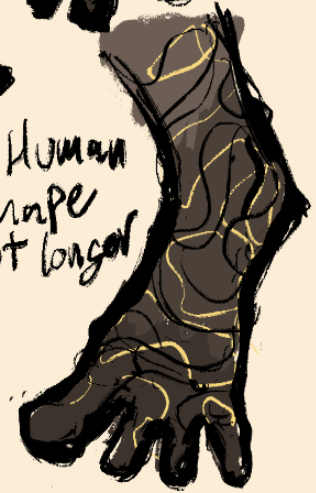

bisexual vending machine

patreon
sketchbook
#2

18+

Adult Only

@bisexualvending

Swirls
have
slight
ridges

Normally
hidden
→

They
can be
found
tho

eyes can
go cat like

Human
Shape
but longer

Hand looks
normal
but can do
this.

closer
to
canine
teeth.

Kinda
big
Not
sharp

same size
as person
form

some characters and designs used
belong to my friends:

D. Shazzbaa Bennett
M. "Mochi" Vaughan
Thren